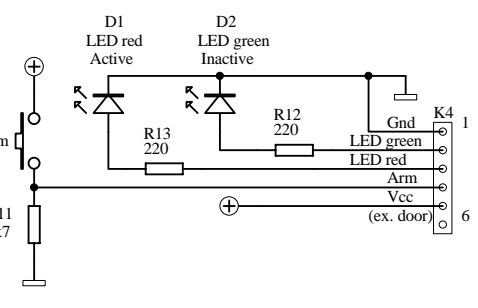

T89C51CC01 (top view)

T89C51CC01 (bottom view)

Activation Button

Title			Intruder Alarm - Terminal Unit		
Size	Number	Revision			
A3	version 2.2				
Date:	17-Aug-2005	Sheet of			
File:	F:\Projects\Current\Alarm\Schematics\Alarm	Drawn By:			